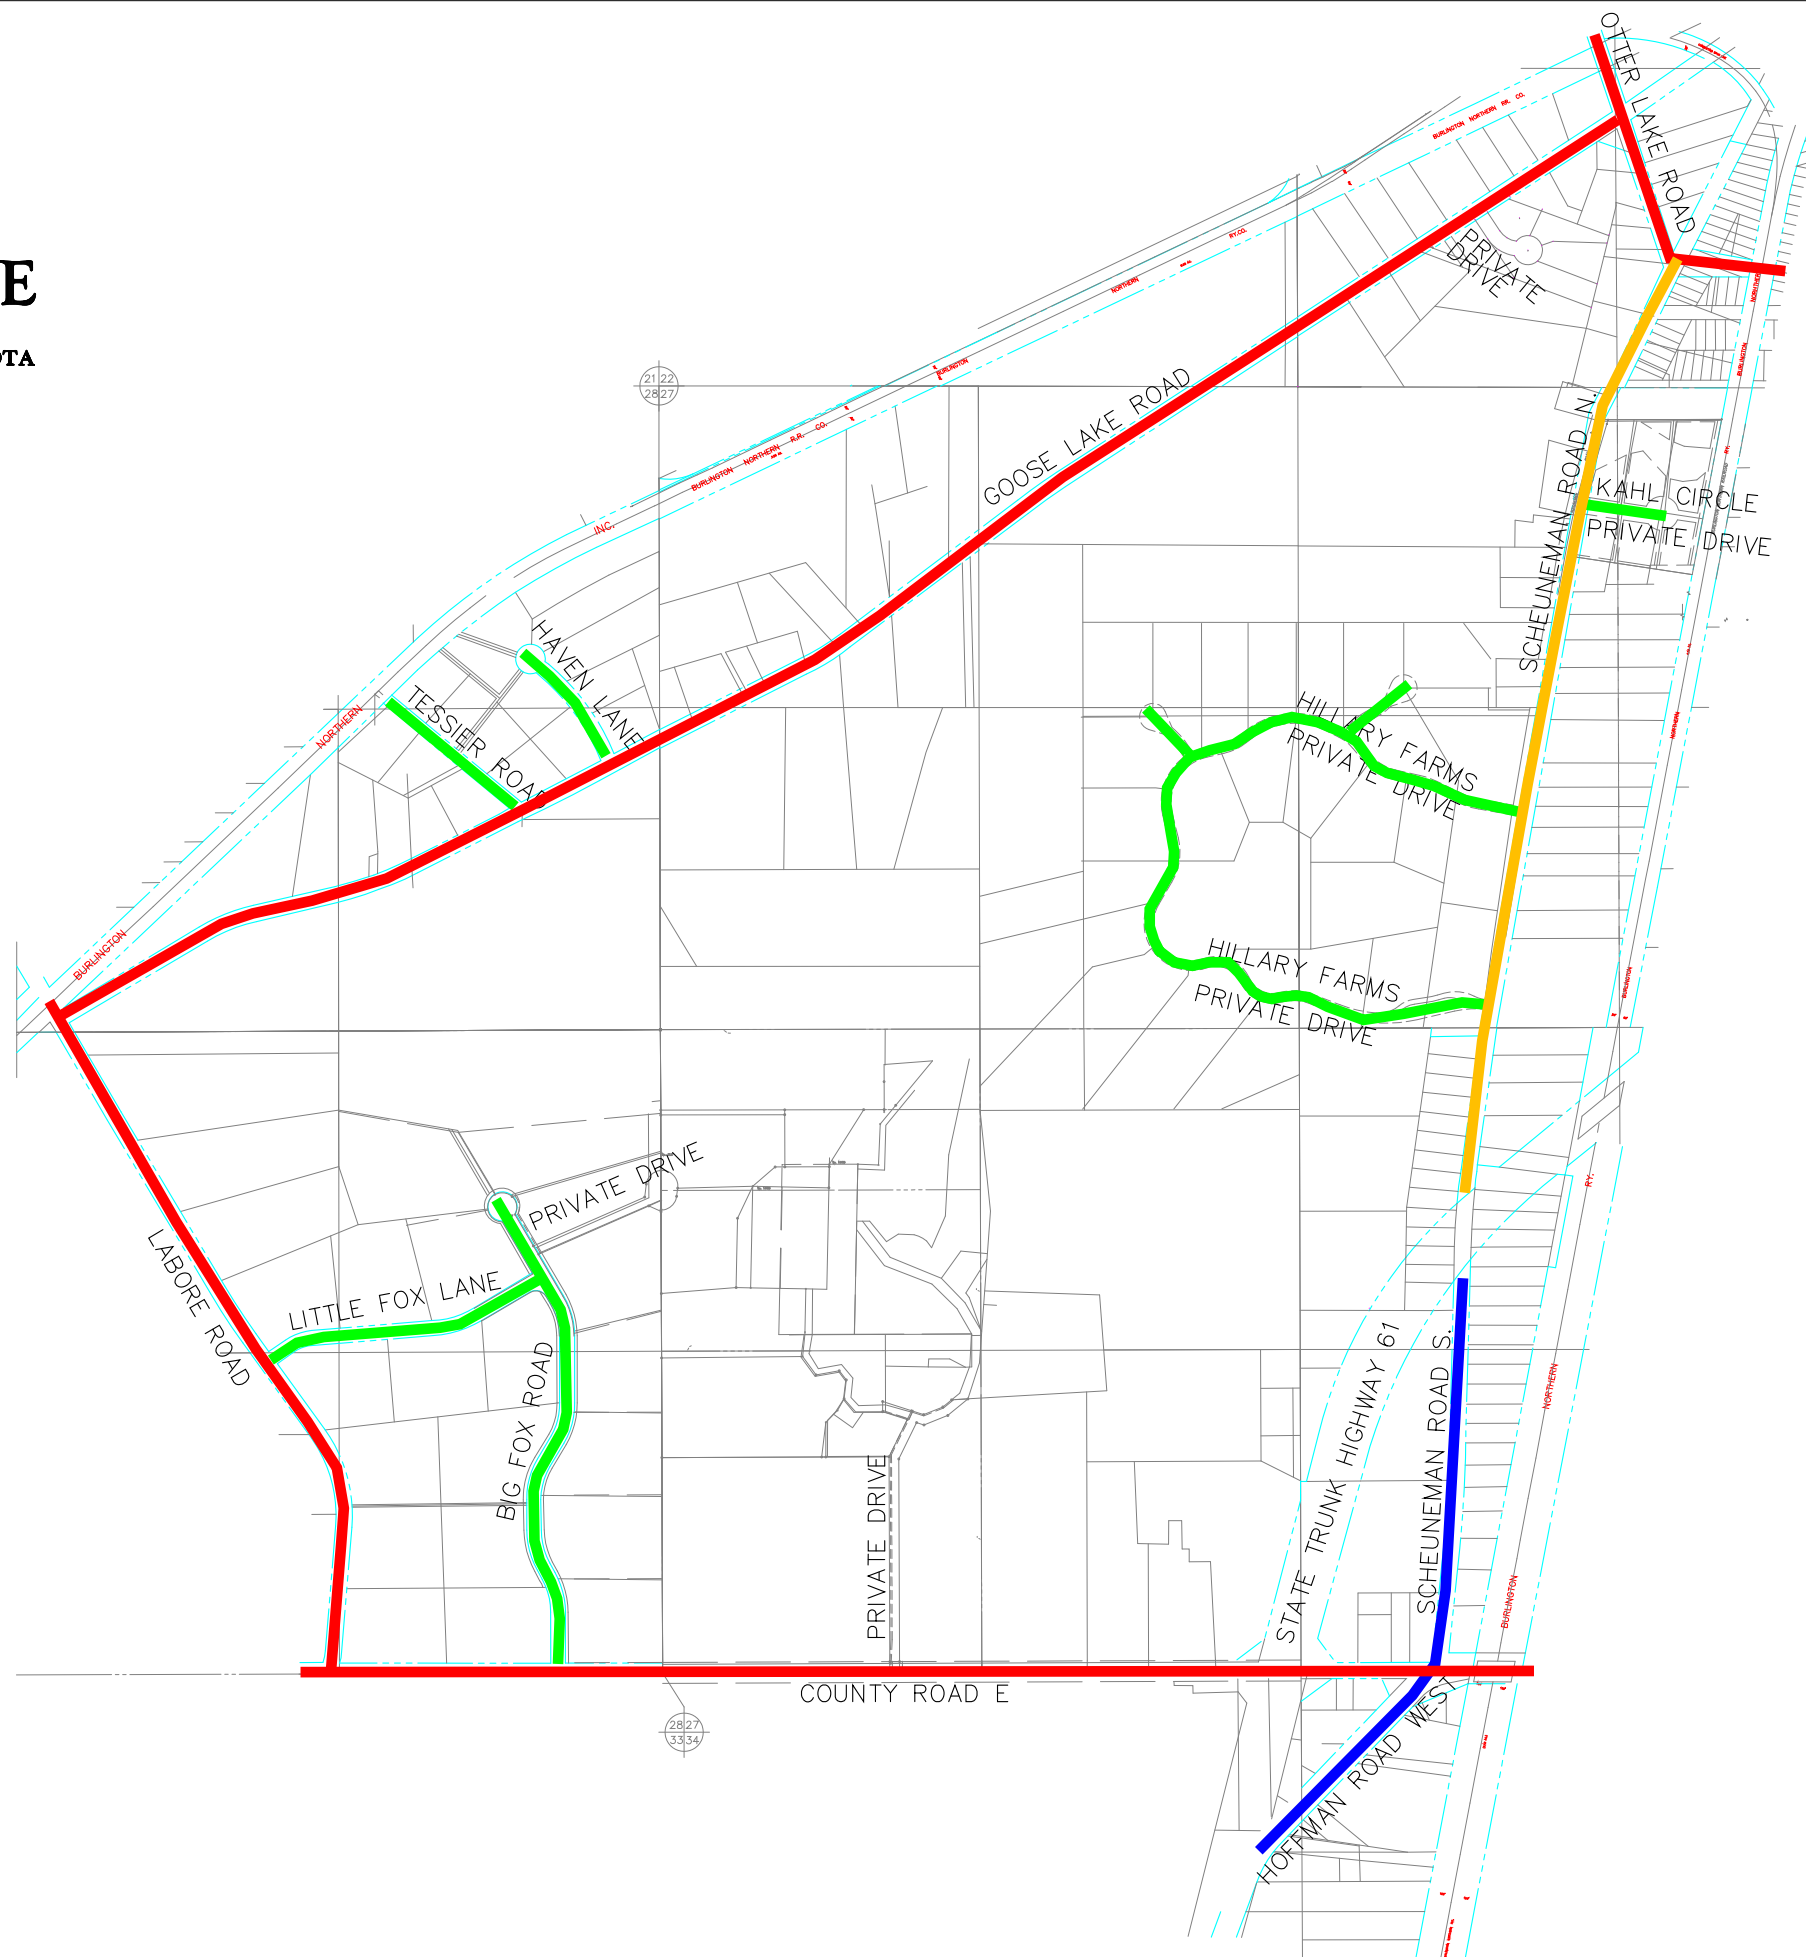

# CITY OF GEM LAKE

RAMSEY COUNTY MINNESOTA

## ROAD RESTRICTIONS (DATES PER MNDOT)

- █ 9 TON - COUNTY
- █ 9 TON - CITY
- █ 7 TON
- █ 5 TON