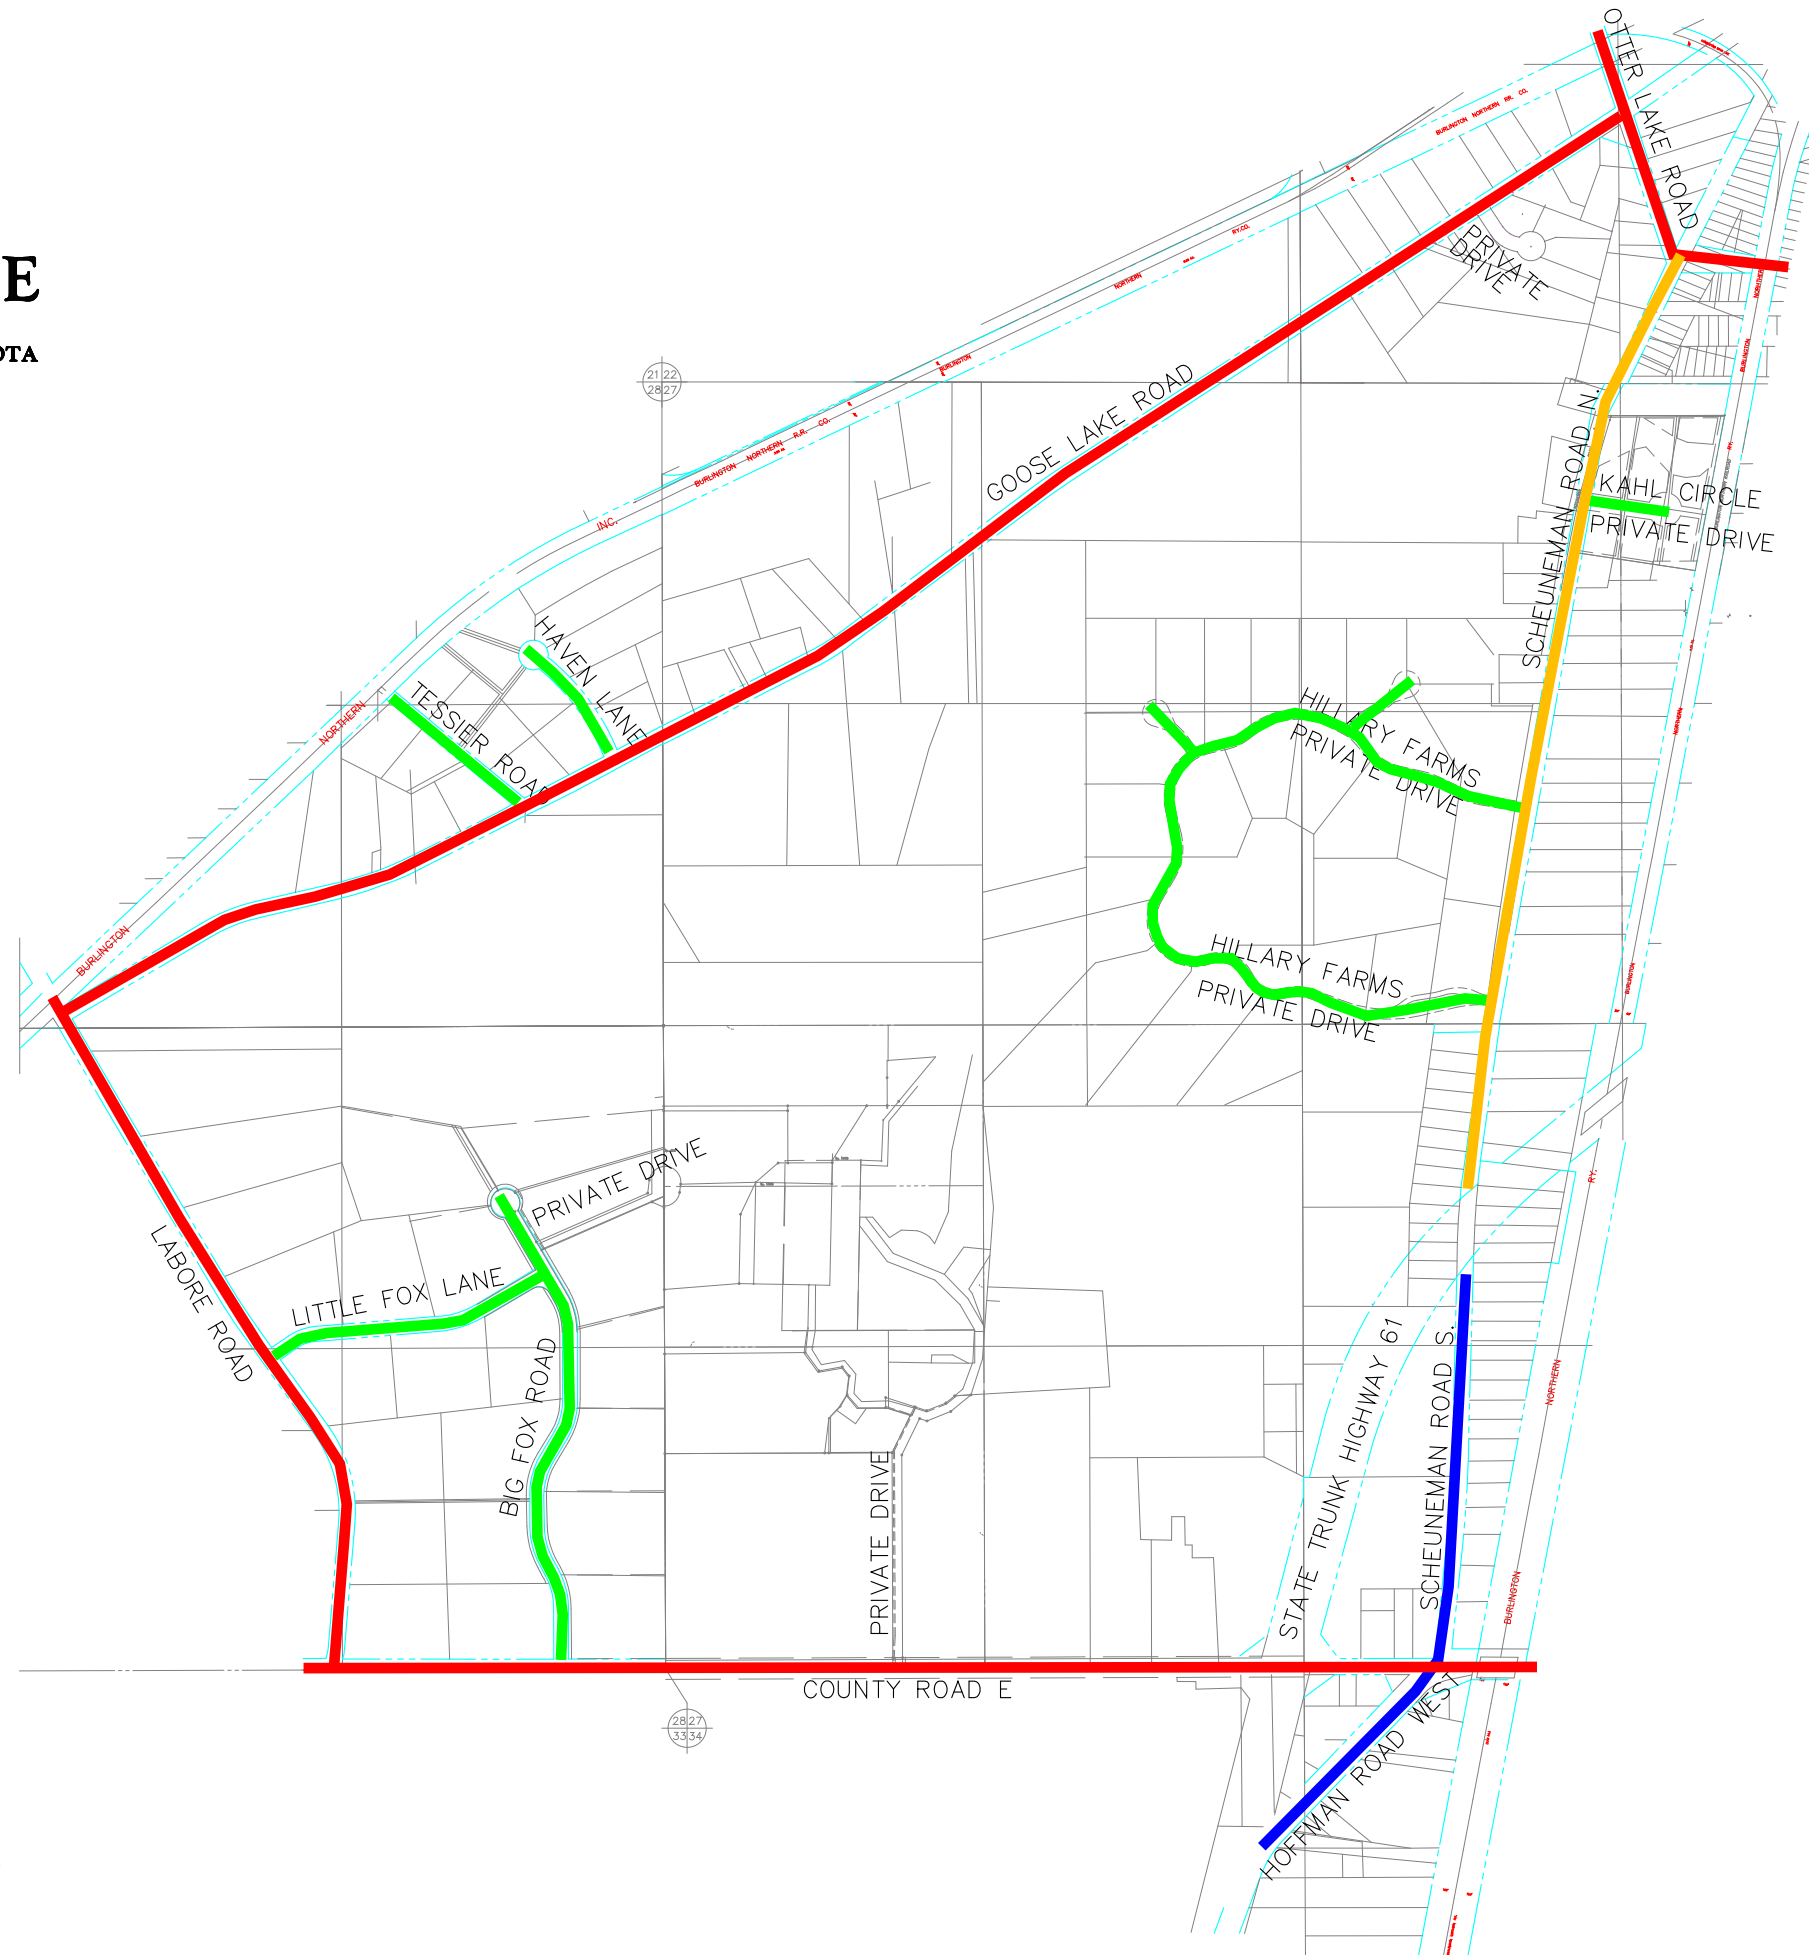

CITY OF GEM LAKE

RAMSEY COUNTY MINNESOTA

ROAD RESTRICTIONS (DATES PER MNDOT)

- █ 9 TON - COUNTY
- █ 9 TON - CITY
- █ 7 TON
- █ 5 TON