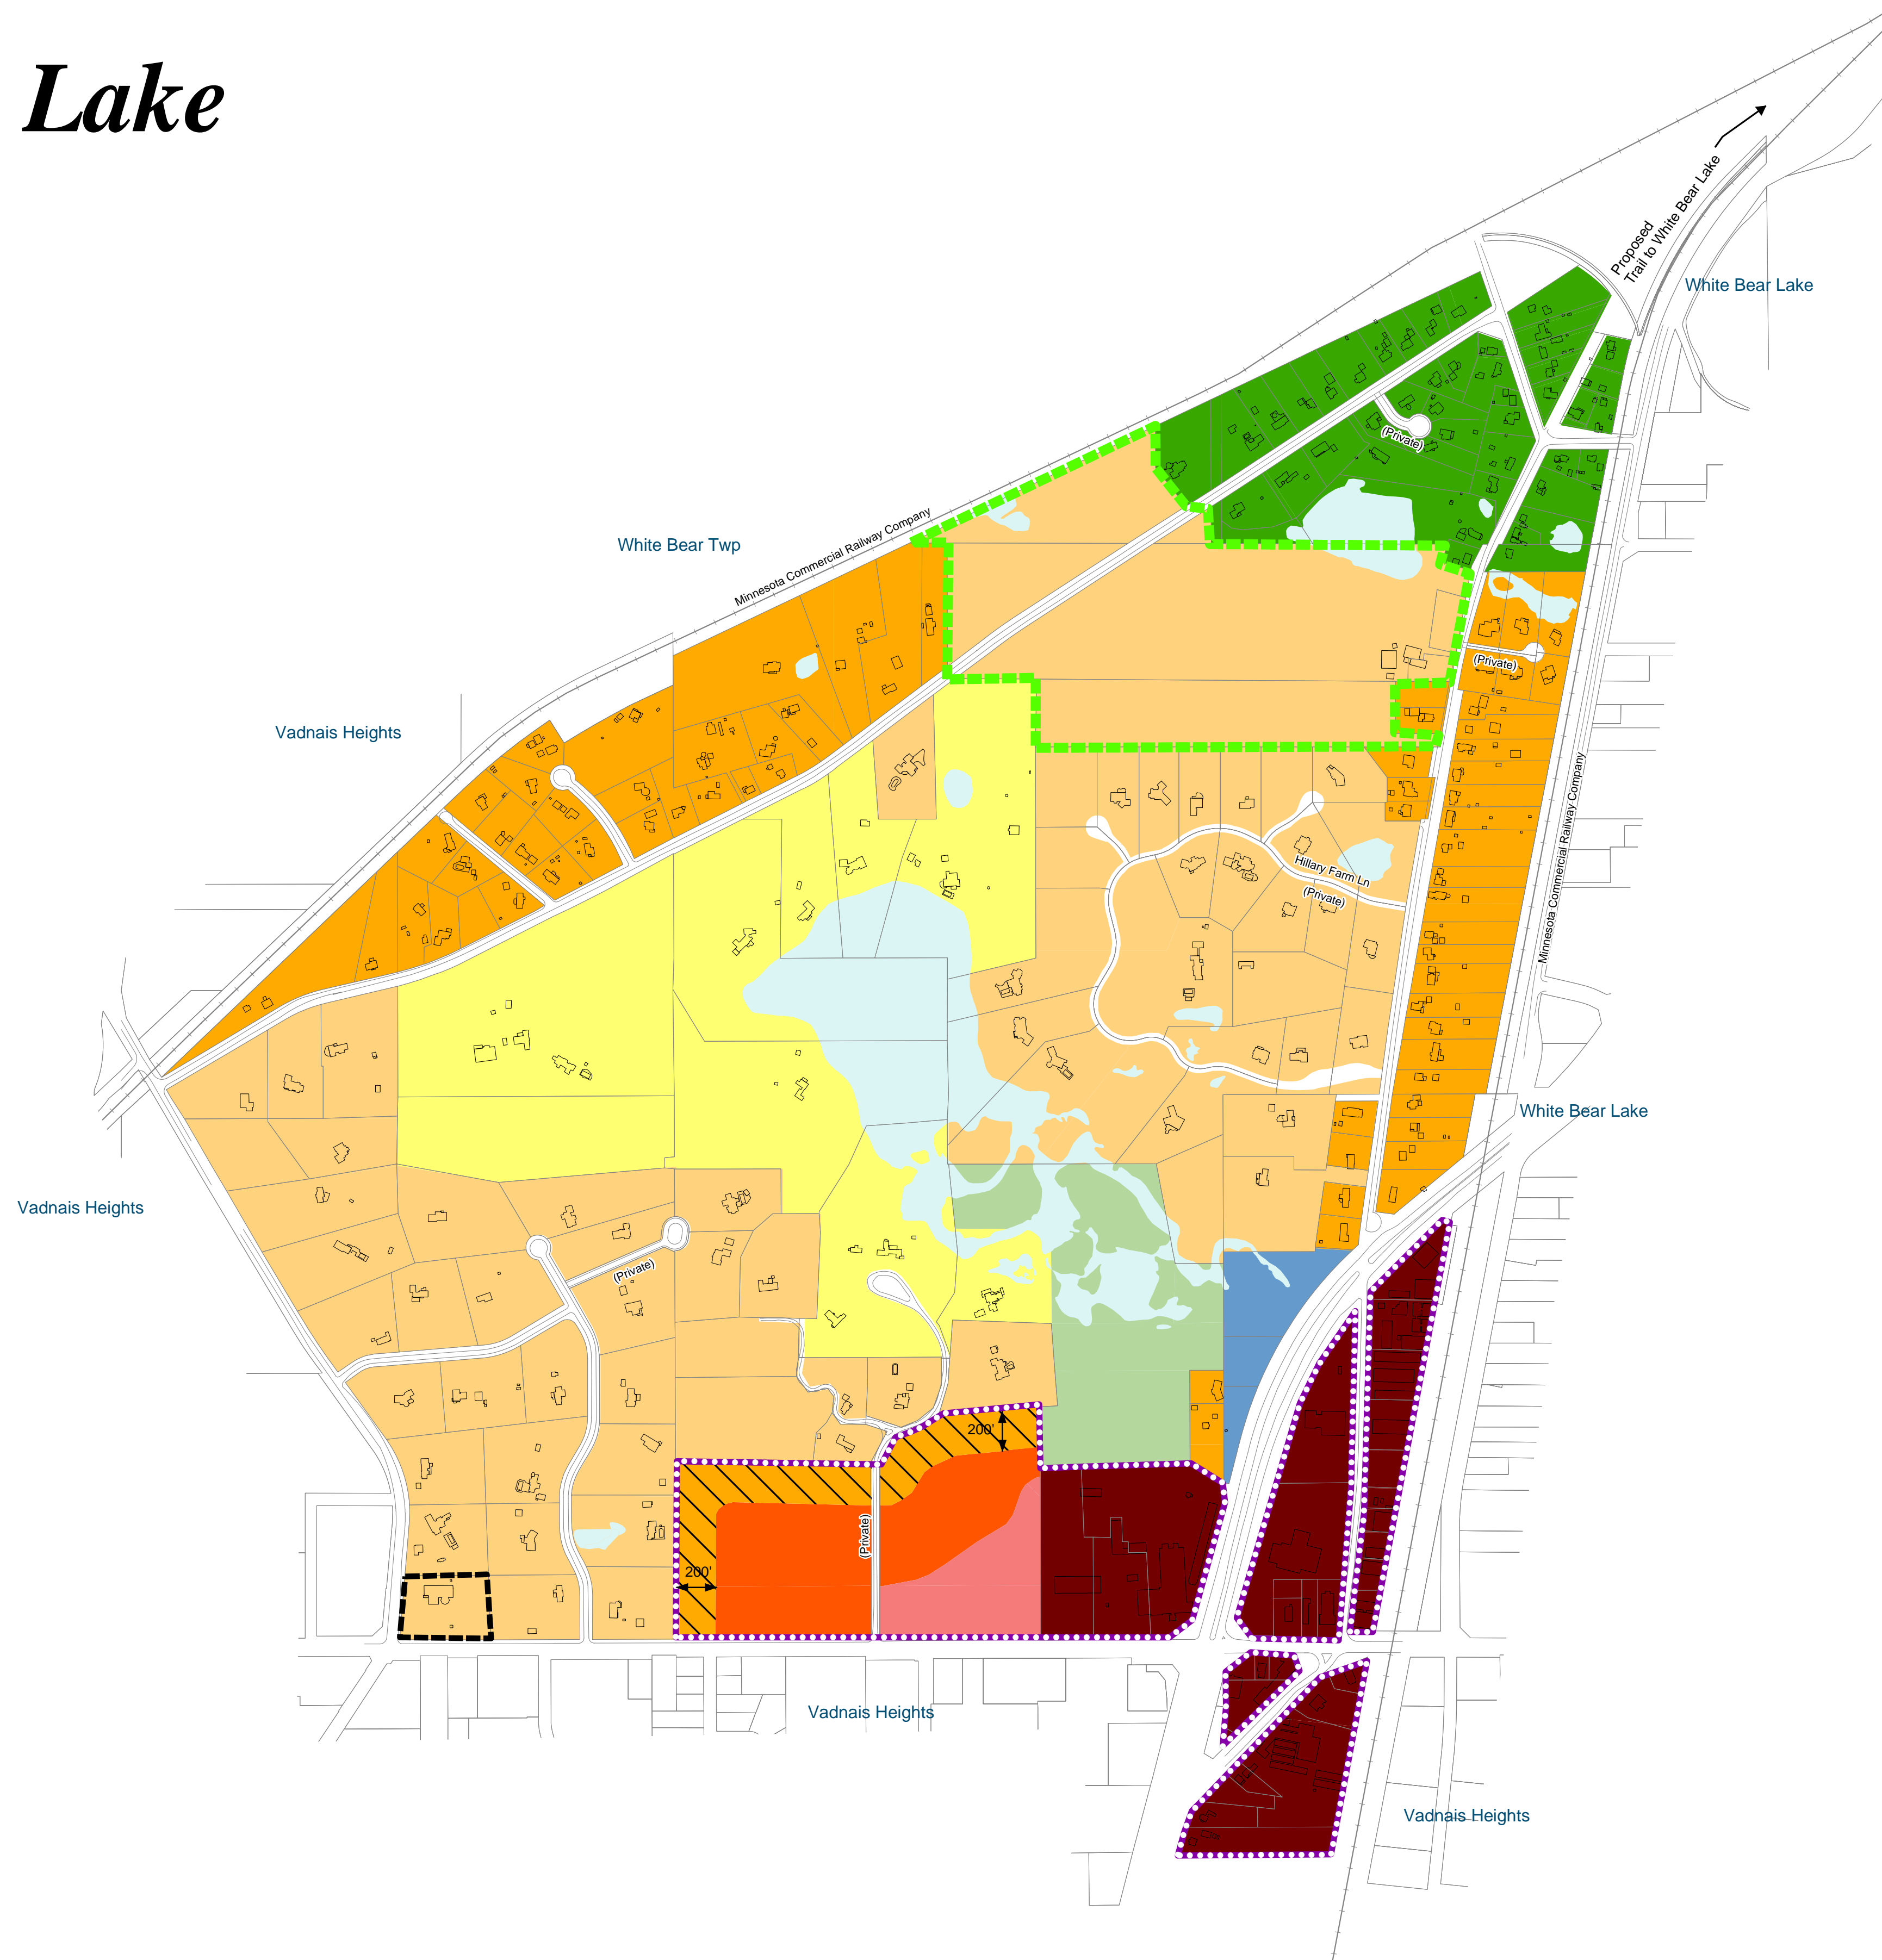

# City of Gem Lake Zoning Map

## LEGEND

- Conditional Use Institutional
- Conditional Use Golf Course
- Gateway and Village Center Mixed Use  
*Requires Master Planning and PUD*
- Estate Residential (RE)
- Executive Residential (RX)
- Low Density Residential (RO)
- Medium Density Residential (RS)
- Minnesota Land Trust
- Open Space / Recreational (OS/R)

## Gateway Zone - Sub Zones

- Neighborhood Edge (NE)
- Neighborhood General (NG)
- Neighborhood Mixed Use (NMU)
- Neighborhood Center (NC)

SEPTEMBER 2017

Source: Gem Lake, Ramsey County GIS, Mn/DOT, and SEH Inc.